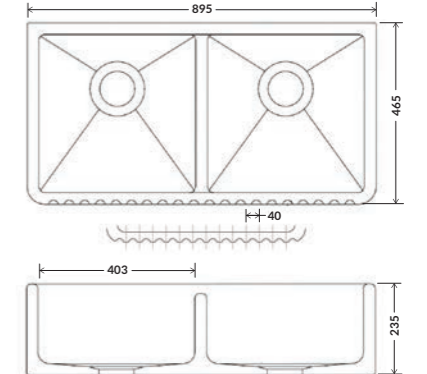

MELLOR

Dimensions:
 595x465x229mm

BELFAST

Dimensions:
 595x460x255mm

CLEVELEYS

Dimensions:
 595x460x226mm

The full product details and dimensions of our handcrafted sinks are available to view on our website www.whitebirksink.co

KITCHEN SINKS
SINGLE & DOUBLE BOWLS

KITCHEN SINKS
FLUTED FAMILY

SAMLESBURY

Dimensions:
795x460x254mm

LOSTOCK

Dimensions:
795x465x220mm

PENDLETON

Dimensions:
800x500x220mm

BARLEY

Dimensions:
595x460x220mm

FLUTED LOSTOCK

Dimensions:
795x465x220mm

WARTON

Dimensions:
895x465x235mm

The full product details and dimensions of our handcrafted sinks are available to view on our website www.whitebirksink.co

The full product details and dimensions of our handcrafted sinks are available to view on our website www.whitebirksink.co

KITCHEN SINKS DOUBLE BOWLS

RIBBLETON

Dimensions:
895x465x229mm

TRAWDEN

Dimensions:
1000x535x220mm