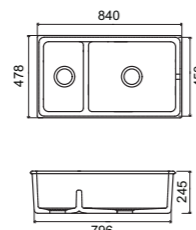

SINGLETON

Dimensions:
445x445x197mm

CROSTON

Dimensions:
462x462x220mm

ASTLEY

Dimensions:
596x522x223mm

FRECKLETON

Dimensions:
601x462x222mm

LANGHO

Dimensions:
840x478x245mm

BISPHAM

Dimensions:
462x237x223mm

The full product details and dimensions of our undermounted sinks are available to view on our website www.whitebirksink.co

UNDERMOUNT

• SINKS •