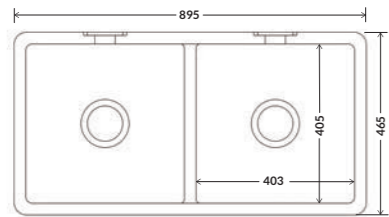

KITCHEN SINKS
SINGLE & DOUBLE BOWLS

KITCHEN SINKS
FLUTED FAMILY

SAMLESBURY

Dimensions:
795x460x254mm

LOSTOCK

Dimensions:
795x465x220mm

PENDLETON

Dimensions:
800x500x220mm

BARLEY

Dimensions:
595x460x220mm

FLUTED LOSTOCK

Dimensions:
795x465x220mm

WARTON

Dimensions:
895x465x235mm

The full product details and dimensions of our handcrafted sinks are available to view on our website www.whitebirksink.co

The full product details and dimensions of our handcrafted sinks are available to view on our website www.whitebirksink.co

KITCHEN SINKS DOUBLE BOWLS

RIBBLETON

Dimensions:
895x465x229mm

TRAWDEN

Dimensions:
1000x535x220mm

STONYHURST

Dimensions:
1000x535x220mm

The full product details and dimensions of our handcrafted sinks are available to view on our website www.whitebirksink.co

PENDLETON - DOUBLE

THE
COLOUR
• COLLECTION •