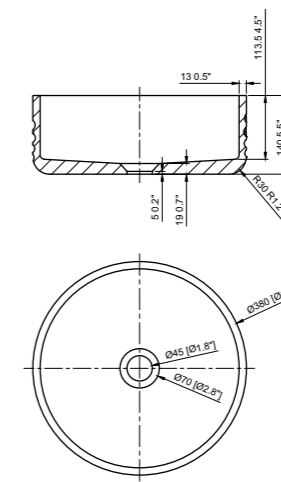

Dimensions:
 380x380x140mm

KOURNOS

Available colours: Deep Blue, Grey Green, Orange, Peach Pink, White, Orange Brown

Dimensions:
 420x300x300mm

All Kréte basins include self coloured wastes and brackets where required. The full product details and dimensions of our handcrafted sinks are available to view on our website www.whitebirksink.co