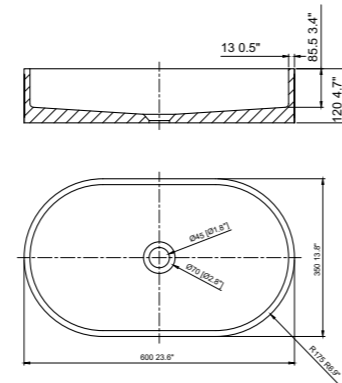

BARLEY

Dimensions:
595x460x220mm

FLUTED LOSTOCK

Dimensions:
795x465x220mm

WARTON

Dimensions:
895x465x235mm

The full product details and dimensions of our handcrafted sinks are available to view on our website www.whitebirksink.co

LANGHO

Dimensions:
840x478x245mm

BISPHAM

Dimensions:
462x237x223mm

The full product details and dimensions of our undermounted sinks are available to view on our website www.whitebirksink.co

UNDERMOUNT

• SINKS •

Dimensions:
 380x380x140mm

KOURNOS

Available colours: Deep Blue, Grey Green, Orange, Peach Pink, White, Orange Brown

Dimensions:
 420x300x300mm

All Kréte basins include self coloured wastes and brackets where required. The full product details and dimensions of our handcrafted sinks are available to view on our website www.whitebirksink.co

Dimensions:
450x320x380mm

MARATHI

Available colours: Deep Blue, Grey Green, Orange, Peach Pink, White, Orange Brown

Dimensions:
600x350x120mm

SISI

Available colours: Deep Blue, Grey Green, Orange, Peach Pink, White, Orange Brown