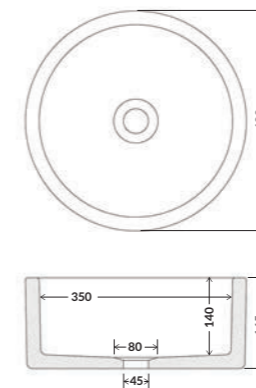

LANGHO

Dimensions:
840x478x245mm

BISPHAM

Dimensions:
462x237x223mm

The full product details and dimensions of our undermounted sinks are available to view on our website www.whitebirksink.co

UNDERMOUNT

• SINKS •

CALDER

Dimensions:
 400x400x165mm

IRWELL

Dimensions:
 450x450x135mm

The full product details and dimensions of our handcrafted sinks are available to view on our website www.whitebirksink.co

BATHROOM BASINS

HODDER

Dimensions:
500x380x130mm

EDEN

Dimensions:
520x270x150mm

LUNE

Dimensions:
530x350x135mm

The full product details and dimensions of our handcrafted sinks are available to view on our website www.whitebirksink.co