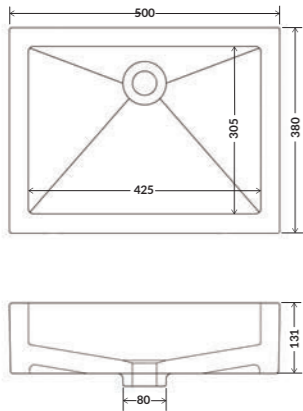

SINGLETON

Dimensions:
445x445x197mm

CROSTON

Dimensions:
462x462x220mm

ASTLEY

Dimensions:
596x522x223mm

FRECKLETON

Dimensions:
601x462x222mm

LANGHO

Dimensions:
840x478x245mm

BISPHAM

Dimensions:
462x237x223mm

The full product details and dimensions of our undermounted sinks are available to view on our website www.whitebirksink.co

UNDERMOUNT

• SINKS •

CALDER

Dimensions:
 400x400x165mm

IRWELL

Dimensions:
 450x450x135mm

The full product details and dimensions of our handcrafted sinks are available to view on our website www.whitebirksink.co

BATHROOM BASINS

HODDER

Dimensions:
500x380x130mm

EDEN

Dimensions:
520x270x150mm

LUNE

Dimensions:
530x350x135mm

The full product details and dimensions of our handcrafted sinks are available to view on our website www.whitebirksink.co