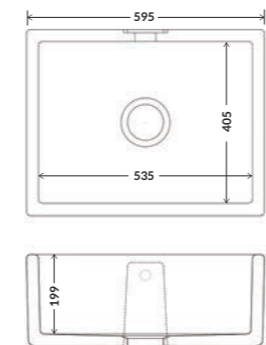

MELLOR

Dimensions:
 595x465x229mm

BELFAST

Dimensions:
 595x460x255mm

CLEVELEYS

Dimensions:
 595x460x226mm

The full product details and dimensions of our handcrafted sinks are available to view on our website www.whitebirksink.co

BARLEY

Dimensions:
595x460x220mm

FLUTED LOSTOCK

Dimensions:
795x465x220mm

WARTON

Dimensions:
895x465x235mm

The full product details and dimensions of our handcrafted sinks are available to view on our website www.whitebirksink.co