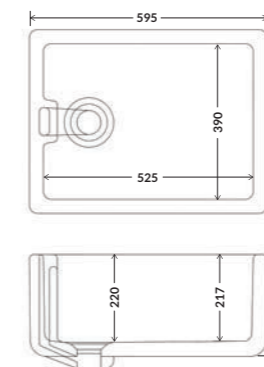

MELLOR

Dimensions:
 595x465x229mm

BELFAST

Dimensions:
 595x460x255mm

CLEVELEYS

Dimensions:
 595x460x226mm

The full product details and dimensions of our handcrafted sinks are available to view on our website www.whitebirksink.co

BARLEY

Dimensions:
595x460x220mm

FLUTED LOSTOCK

Dimensions:
795x465x220mm

WARTON

Dimensions:
895x465x235mm

The full product details and dimensions of our handcrafted sinks are available to view on our website www.whitebirksink.co