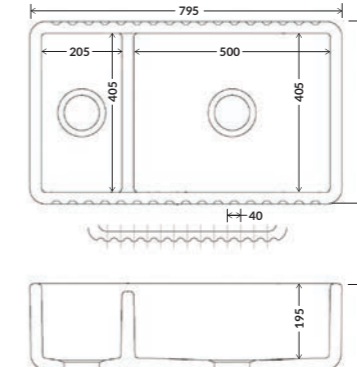

MELLOR

Dimensions:
 595x465x229mm

BELFAST

Dimensions:
 595x460x255mm

CLEVELEYS

Dimensions:
 595x460x226mm

The full product details and dimensions of our handcrafted sinks are available to view on our website www.whitebirksink.co

KITCHEN SINKS
SINGLE & DOUBLE BOWLS

KITCHEN SINKS
FLUTED FAMILY

SAMLESBURY

Dimensions:
795x460x254mm

LOSTOCK

Dimensions:
795x465x220mm

PENDLETON

Dimensions:
800x500x220mm

BARLEY

Dimensions:
595x460x220mm

FLUTED LOSTOCK

Dimensions:
795x465x220mm

WARTON

Dimensions:
895x465x235mm

The full product details and dimensions of our handcrafted sinks are available to view on our website www.whitebirksink.co

The full product details and dimensions of our handcrafted sinks are available to view on our website www.whitebirksink.co

KITCHEN SINKS DOUBLE BOWLS

RIBBLETON

Dimensions:
895x465x229mm

TRAWDEN

Dimensions:
1000x535x220mm