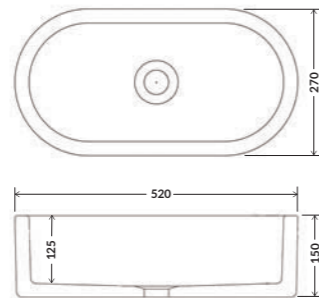

LANGHO

Dimensions:
840x478x245mm

BISPHAM

Dimensions:
462x237x223mm

The full product details and dimensions of our undermounted sinks are available to view on our website www.whitebirksink.co

UNDERMOUNT

• SINKS •

CALDER

Dimensions:
 400x400x165mm

IRWELL

Dimensions:
 450x450x135mm

The full product details and dimensions of our handcrafted sinks are available to view on our website www.whitebirksink.co

BATHROOM BASINS

HODDER

Dimensions:
500x380x130mm

EDEN

Dimensions:
520x270x150mm

LUNE

Dimensions:
530x350x135mm

The full product details and dimensions of our handcrafted sinks are available to view on our website www.whitebirksink.co