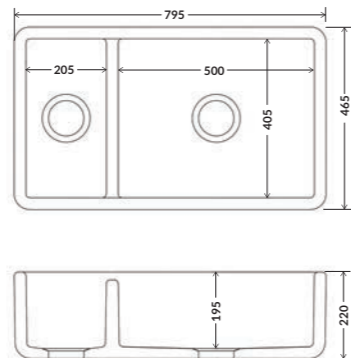

MELLOR

Dimensions:
 595x465x229mm

BELFAST

Dimensions:
 595x460x255mm

CLEVELEYS

Dimensions:
 595x460x226mm

The full product details and dimensions of our handcrafted sinks are available to view on our website www.whitebirksink.co

KITCHEN SINKS
SINGLE & DOUBLE BOWLS

KITCHEN SINKS
FLUTED FAMILY

SAMLESBURY

Dimensions:
795x460x254mm

LOSTOCK

Dimensions:
795x465x220mm

PENDLETON

Dimensions:
800x500x220mm

BARLEY

Dimensions:
595x460x220mm

FLUTED LOSTOCK

Dimensions:
795x465x220mm

WARTON

Dimensions:
895x465x235mm

The full product details and dimensions of our handcrafted sinks are available to view on our website www.whitebirksink.co

The full product details and dimensions of our handcrafted sinks are available to view on our website www.whitebirksink.co

KITCHEN SINKS DOUBLE BOWLS

RIBBLETON

Dimensions:
895x465x229mm

TRAWDEN

Dimensions:
1000x535x220mm