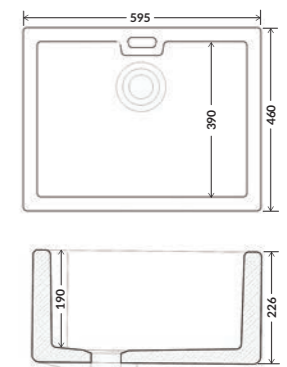

MELLOR

Dimensions:
 595x465x229mm

BELFAST

Dimensions:
 595x460x255mm

CLEVELEYS

Dimensions:
 595x460x226mm

The full product details and dimensions of our handcrafted sinks are available to view on our website www.whitebirksink.co

KITCHEN SINKS
SINGLE & DOUBLE BOWLS

KITCHEN SINKS
FLUTED FAMILY

SAMLESBURY

Dimensions:
795x460x254mm

LOSTOCK

Dimensions:
795x465x220mm

PENDLETON

Dimensions:
800x500x220mm

BARLEY

Dimensions:
595x460x220mm

FLUTED LOSTOCK

Dimensions:
795x465x220mm

WARTON

Dimensions:
895x465x235mm

The full product details and dimensions of our handcrafted sinks are available to view on our website www.whitebirksink.co

LANGHO

Dimensions:
840x478x245mm

BISPHAM

Dimensions:
462x237x223mm

The full product details and dimensions of our undermounted sinks are available to view on our website www.whitebirksink.co

UNDERMOUNT

• SINKS •