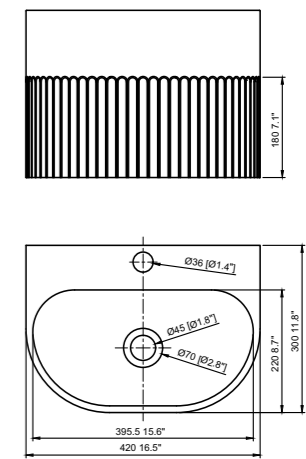

All Kréte basins include self coloured wastes and brackets where required. The full product details and dimensions of our handcrafted sinks are available to view on our website www.whitebirksink.co