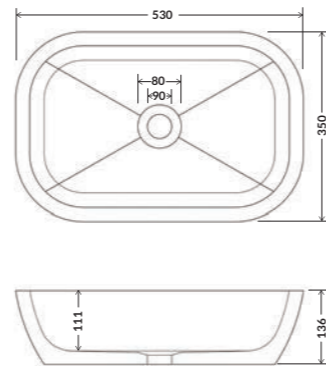

LANGHO

Dimensions:
840x478x245mm

BISPHAM

Dimensions:
462x237x223mm

The full product details and dimensions of our undermounted sinks are available to view on our website www.whitebirksink.co

UNDERMOUNT

• SINKS •

CALDER

Dimensions:
 400x400x165mm

IRWELL

Dimensions:
 450x450x135mm

The full product details and dimensions of our handcrafted sinks are available to view on our website www.whitebirksink.co

BATHROOM BASINS

HODDER

Dimensions:
500x380x130mm

EDEN

Dimensions:
520x270x150mm

LUNE

Dimensions:
530x350x135mm

The full product details and dimensions of our handcrafted sinks are available to view on our website www.whitebirksink.co