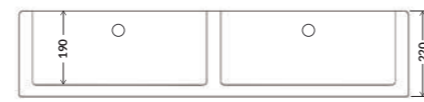

Dimensions:
1000x535x220mm