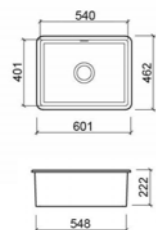

BARLEY

Dimensions:
595x460x220mm

FLUTED LOSTOCK

Dimensions:
795x465x220mm

WARTON

Dimensions:
895x465x235mm

The full product details and dimensions of our handcrafted sinks are available to view on our website www.whitebirksink.co

SINGLETON

Dimensions:
445x445x197mm

CROSTON

Dimensions:
462x462x220mm

ASTLEY

Dimensions:
596x522x223mm

FRECKLETON

Dimensions:
601x462x222mm

LANGHO

Dimensions:
840x478x245mm

BISPHAM

Dimensions:
462x237x223mm

The full product details and dimensions of our undermounted sinks are available to view on our website www.whitebirksink.co

UNDERMOUNT

• SINKS •