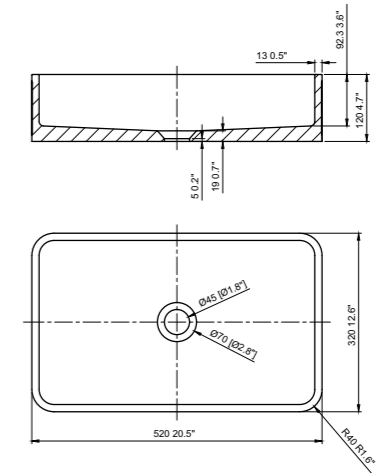

LANGHO

Dimensions:
840x478x245mm

BISPHAM

Dimensions:
462x237x223mm

The full product details and dimensions of our undermounted sinks are available to view on our website www.whitebirksink.co

UNDERMOUNT

• SINKS •

HODDER

Dimensions:
500x380x130mm

EDEN

Dimensions:
520x270x150mm

LUNE

Dimensions:
530x350x135mm

The full product details and dimensions of our handcrafted sinks are available to view on our website www.whitebirksink.co

Dimensions:
450x320x380mm

MARATHI

Available colours: Deep Blue, Grey Green, Orange, Peach Pink, White, Orange Brown

Dimensions:
600x350x120mm

SISI

Available colours: Deep Blue, Grey Green, Orange, Peach Pink, White, Orange Brown

Dimensions:
550x250x110mm

MATALA

Available colours: Deep Blue, Grey Green, Orange, Peach Pink, White, Orange Brown

Dimensions:
520x320x120mm

All Krête basins include self coloured wastes and brackets where required. The full product details and dimensions of our handcrafted sinks are available to view on our website www.whitebirksink.co