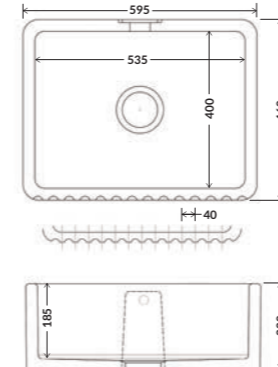

MELLOR

Dimensions:
 595x465x229mm

BELFAST

Dimensions:
 595x460x255mm

CLEVELEYS

Dimensions:
 595x460x226mm

The full product details and dimensions of our handcrafted sinks are available to view on our website www.whitebirksink.co

KITCHEN SINKS
SINGLE & DOUBLE BOWLS

KITCHEN SINKS
FLUTED FAMILY

SAMLESBURY

Dimensions:
795x460x254mm

LOSTOCK

Dimensions:
795x465x220mm

PENDLETON

Dimensions:
800x500x220mm

BARLEY

Dimensions:
595x460x220mm

FLUTED LOSTOCK

Dimensions:
795x465x220mm

WARTON

Dimensions:
895x465x235mm

The full product details and dimensions of our handcrafted sinks are available to view on our website www.whitebirksink.co

The full product details and dimensions of our handcrafted sinks are available to view on our website www.whitebirksink.co

KITCHEN SINKS DOUBLE BOWLS

RIBBLETON

Dimensions:
895x465x229mm

TRAWDEN

Dimensions:
1000x535x220mm