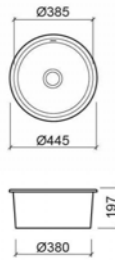

SINGLETON

Dimensions:
445x445x197mm

CROSTON

Dimensions:
462x462x220mm

ASTLEY

Dimensions:
596x522x223mm

FRECKLETON

Dimensions:
601x462x222mm

LANGHO

Dimensions:
840x478x245mm

BISPHAM

Dimensions:
462x237x223mm

The full product details and dimensions of our undermounted sinks are available to view on our website www.whitebirksink.co

UNDERMOUNT

• SINKS •