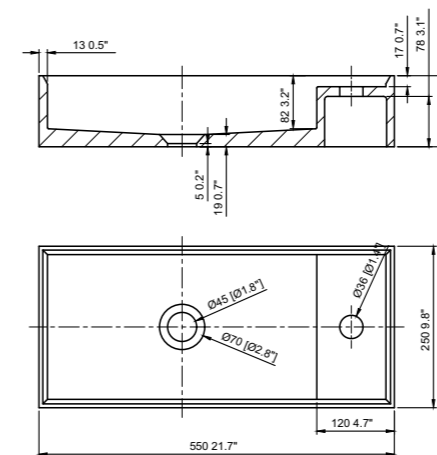

Dimensions:
450x320x380mm

MARATHI

Available colours: Deep Blue, Grey Green, Orange, Peach Pink, White, Orange Brown

Dimensions:
600x350x120mm

SISI

Available colours: Deep Blue, Grey Green, Orange, Peach Pink, White, Orange Brown

Dimensions:
550x250x110mm

MATALA

Available colours: Deep Blue, Grey Green, Orange, Peach Pink, White, Orange Brown

Dimensions:
520x320x120mm

All Krête basins include self coloured wastes and brackets where required. The full product details and dimensions of our handcrafted sinks are available to view on our website www.whitebirksink.co