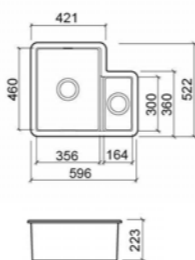

BARLEY

Dimensions:
595x460x220mm

FLUTED LOSTOCK

Dimensions:
795x465x220mm

WARTON

Dimensions:
895x465x235mm

The full product details and dimensions of our handcrafted sinks are available to view on our website www.whitebirksink.co

SINGLETON

Dimensions:
445x445x197mm

CROSTON

Dimensions:
462x462x220mm

ASTLEY

Dimensions:
596x522x223mm

FRECKLETON

Dimensions:
601x462x222mm

LANGHO

Dimensions:
840x478x245mm

BISPHAM

Dimensions:
462x237x223mm

The full product details and dimensions of our undermounted sinks are available to view on our website www.whitebirksink.co

UNDERMOUNT

• SINKS •