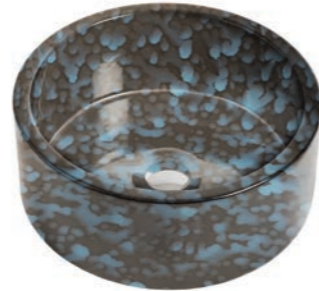

CALDER - WHITE

COLOUR COLLECTION

Your basin, your way, choose any basin shape, in any colour*

BATHROOM BASINS

WHITE
Matt or Gloss

GREY
Matt or Gloss

BLACK
Matt or Gloss

MIDNIGHT BLUE
Satin

FOREST GREEN
Satin

MISTY GREY
Mottle Gloss

SOFT CLOUD
Mottle Gloss

BLACK LAVA
Mottle Gloss

PINK PEBBLE
Mottle Gloss

*Subject to additional lead-time and available from our colour selection (as shown).
This is an indication of colours available and they may vary slightly,
for more info visit our website www.whitebirksink.co