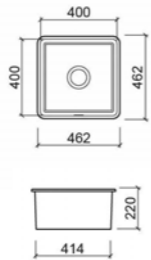

BARLEY

Dimensions:
595x460x220mm

FLUTED LOSTOCK

Dimensions:
795x465x220mm

WARTON

Dimensions:
895x465x235mm

The full product details and dimensions of our handcrafted sinks are available to view on our website www.whitebirksink.co

SINGLETON

Dimensions:
445x445x197mm

CROSTON

Dimensions:
462x462x220mm

ASTLEY

Dimensions:
596x522x223mm

FRECKLETON

Dimensions:
601x462x222mm

LANGHO

Dimensions:
840x478x245mm

BISPHAM

Dimensions:
462x237x223mm

The full product details and dimensions of our undermounted sinks are available to view on our website www.whitebirksink.co

UNDERMOUNT

• SINKS •