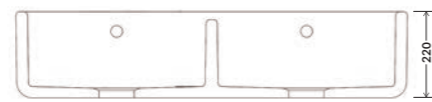

KITCHEN SINKS
SINGLE & DOUBLE BOWLS

KITCHEN SINKS
FLUTED FAMILY

SAMLESBURY

Dimensions:
795x460x254mm

LOSTOCK

Dimensions:
795x465x220mm

PENDLETON

Dimensions:
800x500x220mm

BARLEY

Dimensions:
595x460x220mm

FLUTED LOSTOCK

Dimensions:
795x465x220mm

WARTON

Dimensions:
895x465x235mm

The full product details and dimensions of our handcrafted sinks are available to view on our website www.whitebirksink.co

The full product details and dimensions of our handcrafted sinks are available to view on our website www.whitebirksink.co

KITCHEN SINKS DOUBLE BOWLS

RIBBLETON

Dimensions:
895x465x229mm

TRAWDEN

Dimensions:
1000x535x220mm

STONYHURST

Dimensions:
1000x535x220mm

The full product details and dimensions of our handcrafted sinks are available to view on our website www.whitebirksink.co

PENDLETON - DOUBLE

THE
COLOUR
• COLLECTION •