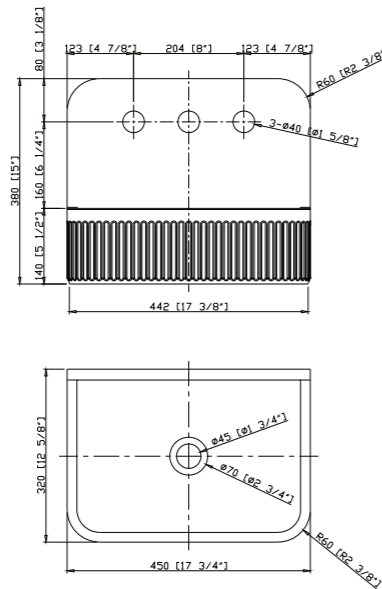

LANGHO

Dimensions:
840x478x245mm

BISPHAM

Dimensions:
462x237x223mm

The full product details and dimensions of our undermounted sinks are available to view on our website www.whitebirksink.co

UNDERMOUNT

• SINKS •

Dimensions:
 380x380x140mm

KOURNOS

Available colours: Deep Blue, Grey Green, Orange, Peach Pink, White, Orange Brown

Dimensions:
 420x300x300mm

All Kréte basins include self coloured wastes and brackets where required. The full product details and dimensions of our handcrafted sinks are available to view on our website www.whitebirksink.co

Dimensions:
450x320x380mm

MARATHI

Available colours: Deep Blue, Grey Green, Orange, Peach Pink, White, Orange Brown

Dimensions:
600x350x120mm

SISI

Available colours: Deep Blue, Grey Green, Orange, Peach Pink, White, Orange Brown