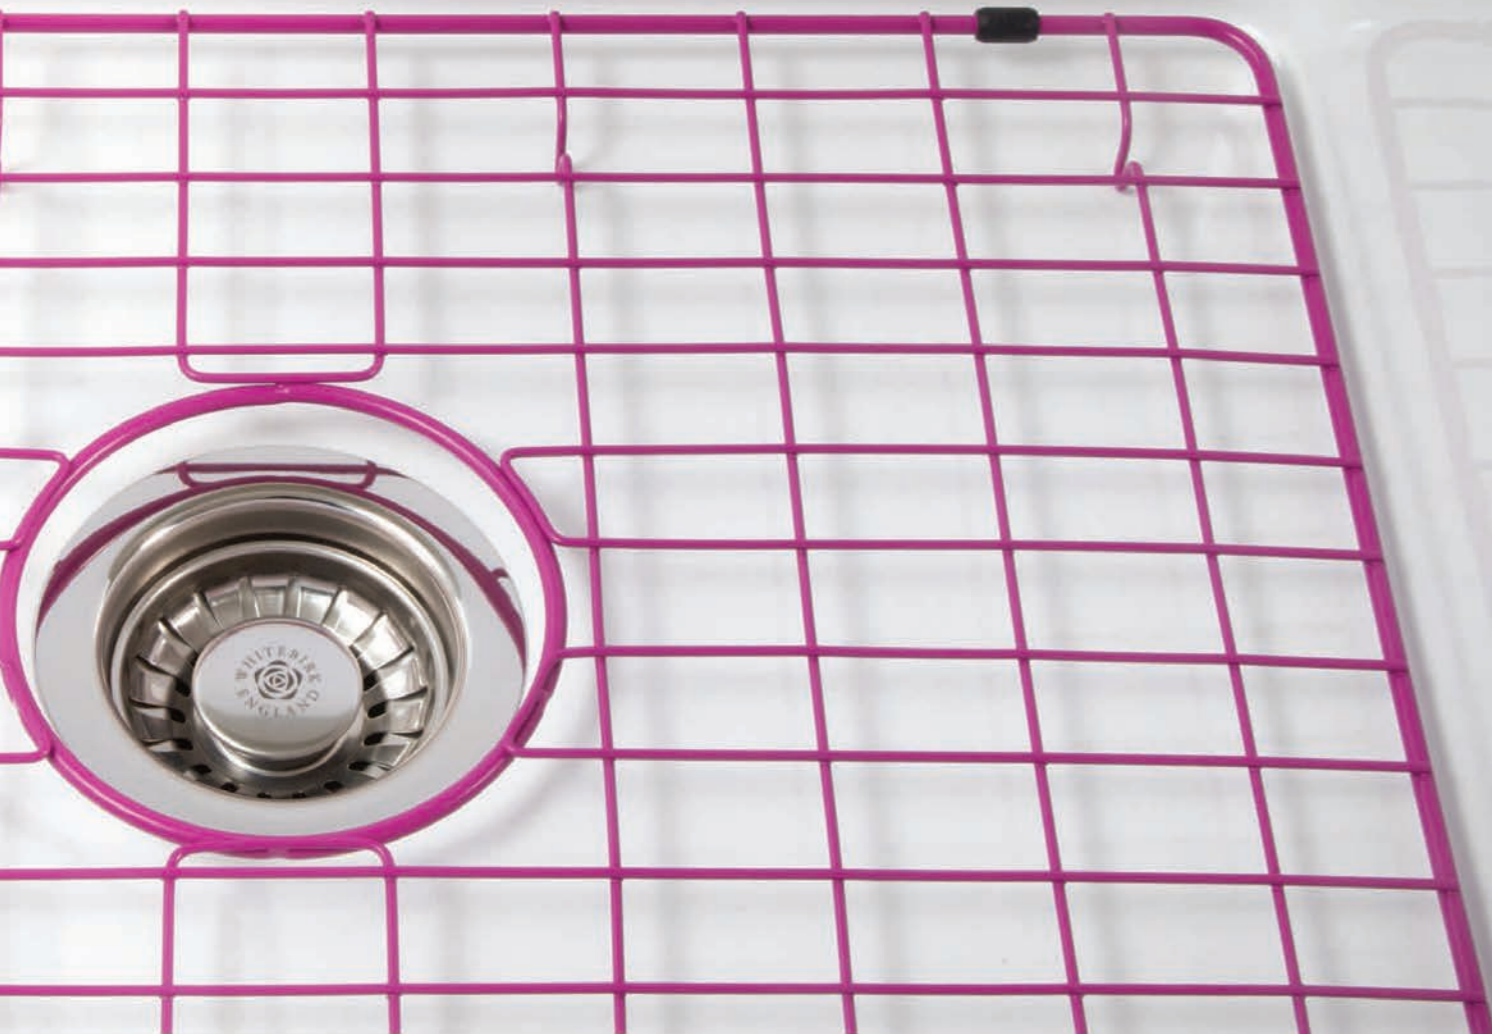

KITCHEN

• GRIDS •

WHITEBIRK
ENGLAND

GRIDS - PINK

KITCHEN GRIDS

A metal grid in the bottom of a ceramic kitchen sink offers several advantages. Firstly, it acts as a protective layer, safeguarding the ceramic surface from scratches, chips, and other damage caused by heavy pots, pans, and utensils. This protection not only preserves the aesthetic appeal of your new fireclay sink but also extends its lifespan.