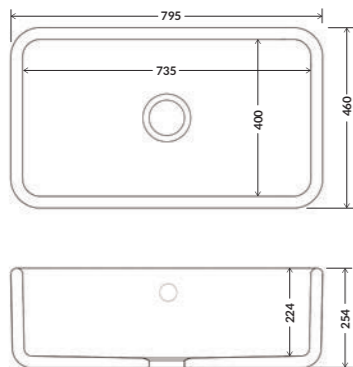

MELLOR

Dimensions:
 595x465x229mm

BELFAST

Dimensions:
 595x460x255mm

CLEVELEYS

Dimensions:
 595x460x226mm

The full product details and dimensions of our handcrafted sinks are available to view on our website www.whitebirksink.co

KITCHEN SINKS
SINGLE & DOUBLE BOWLS

KITCHEN SINKS
FLUTED FAMILY

SAMLESBURY

Dimensions:
795x460x254mm

LOSTOCK

Dimensions:
795x465x220mm

PENDLETON

Dimensions:
800x500x220mm

BARLEY

Dimensions:
595x460x220mm

FLUTED LOSTOCK

Dimensions:
795x465x220mm

WARTON

Dimensions:
895x465x235mm

The full product details and dimensions of our handcrafted sinks are available to view on our website www.whitebirksink.co

The full product details and dimensions of our handcrafted sinks are available to view on our website www.whitebirksink.co

KITCHEN SINKS DOUBLE BOWLS

RIBBLETON

Dimensions:
895x465x229mm

TRAWDEN

Dimensions:
1000x535x220mm