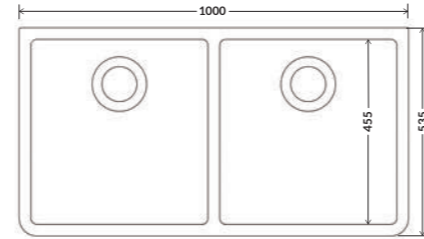

KITCHEN SINKS
SINGLE & DOUBLE BOWLS

KITCHEN SINKS
FLUTED FAMILY

SAMLESBURY

Dimensions:
795x460x254mm

LOSTOCK

Dimensions:
795x465x220mm

PENDLETON

Dimensions:
800x500x220mm

BARLEY

Dimensions:
595x460x220mm

FLUTED LOSTOCK

Dimensions:
795x465x220mm

WARTON

Dimensions:
895x465x235mm

The full product details and dimensions of our handcrafted sinks are available to view on our website www.whitebirksink.co

The full product details and dimensions of our handcrafted sinks are available to view on our website www.whitebirksink.co

KITCHEN SINKS DOUBLE BOWLS

RIBBLETON

Dimensions:
895x465x229mm

TRAWDEN

Dimensions:
1000x535x220mm

STONYHURST

Dimensions:
1000x535x220mm

The full product details and dimensions of our handcrafted sinks are available to view on our website www.whitebirksink.co

PENDLETON - DOUBLE

THE
COLOUR
• COLLECTION •