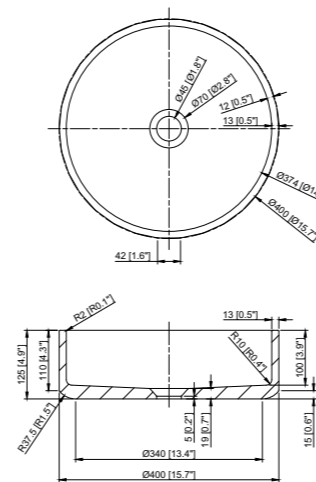

MARGARITES

Available colours: Deep Blue, Grey Green, Orange, Peach Pink, White, Orange Brown

Dimensions:
380x380x140mm