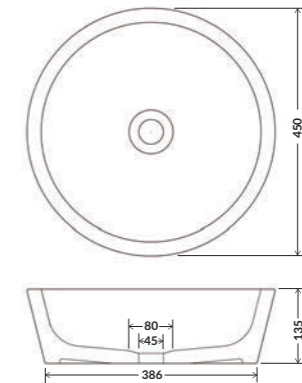

LANGHO

Dimensions:
840x478x245mm

BISPHAM

Dimensions:
462x237x223mm

The full product details and dimensions of our undermounted sinks are available to view on our website www.whitebirksink.co

UNDERMOUNT

• SINKS •

CALDER

Dimensions:
 400x400x165mm

IRWELL

Dimensions:
 450x450x135mm

The full product details and dimensions of our handcrafted sinks are available to view on our website www.whitebirksink.co

BATHROOM BASINS

HODDER

Dimensions:
500x380x130mm

EDEN

Dimensions:
520x270x150mm

LUNE

Dimensions:
530x350x135mm

The full product details and dimensions of our handcrafted sinks are available to view on our website www.whitebirksink.co