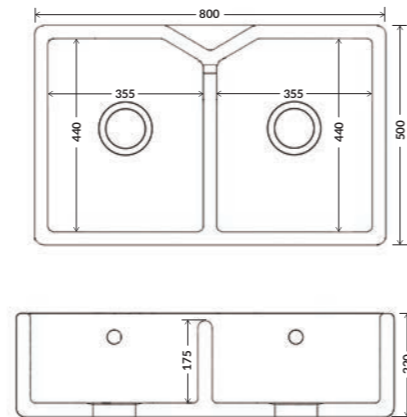

MELLOR

Dimensions:
 595x465x229mm

BELFAST

Dimensions:
 595x460x255mm

CLEVELEYS

Dimensions:
 595x460x226mm

The full product details and dimensions of our handcrafted sinks are available to view on our website www.whitebirksink.co

KITCHEN SINKS
SINGLE & DOUBLE BOWLS

KITCHEN SINKS
FLUTED FAMILY

SAMLESBURY

Dimensions:
795x460x254mm

LOSTOCK

Dimensions:
795x465x220mm

PENDLETON

Dimensions:
800x500x220mm

BARLEY

Dimensions:
595x460x220mm

FLUTED LOSTOCK

Dimensions:
795x465x220mm

WARTON

Dimensions:
895x465x235mm

The full product details and dimensions of our handcrafted sinks are available to view on our website www.whitebirksink.co

The full product details and dimensions of our handcrafted sinks are available to view on our website www.whitebirksink.co

KITCHEN SINKS DOUBLE BOWLS

RIBBLETON

Dimensions:
895x465x229mm

TRAWDEN

Dimensions:
1000x535x220mm