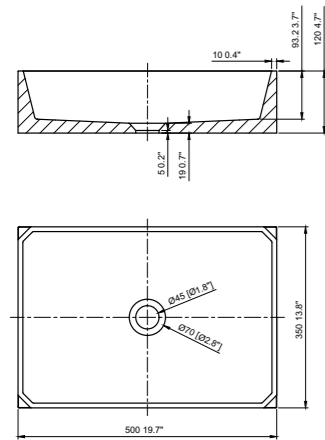

ZAROS

Available colours: Deep Blue, Grey Green, Orange, Peach Pink, White, Orange Brown

Dimensions:
450x320x380mm