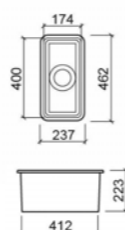

BARLEY

Dimensions:
595x460x220mm

FLUTED LOSTOCK

Dimensions:
795x465x220mm

WARTON

Dimensions:
895x465x235mm

The full product details and dimensions of our handcrafted sinks are available to view on our website www.whitebirksink.co

SINGLETON

Dimensions:
445x445x197mm

CROSTON

Dimensions:
462x462x220mm

ASTLEY

Dimensions:
596x522x223mm

FRECKLETON

Dimensions:
601x462x222mm

LANGHO

Dimensions:
840x478x245mm

BISPHAM

Dimensions:
462x237x223mm

The full product details and dimensions of our undermounted sinks are available to view on our website www.whitebirksink.co

UNDERMOUNT

• SINKS •