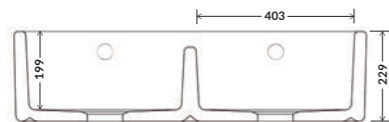

KITCHEN SINKS
SINGLE & DOUBLE BOWLS

KITCHEN SINKS
FLUTED FAMILY

SAMLESBURY

Dimensions:
795x460x254mm

LOSTOCK

Dimensions:
795x465x220mm

PENDLETON

Dimensions:
800x500x220mm

BARLEY

Dimensions:
595x460x220mm

FLUTED LOSTOCK

Dimensions:
795x465x220mm

WARTON

Dimensions:
895x465x235mm

The full product details and dimensions of our handcrafted sinks are available to view on our website www.whitebirksink.co

The full product details and dimensions of our handcrafted sinks are available to view on our website www.whitebirksink.co

KITCHEN SINKS DOUBLE BOWLS

RIBBLETON

Dimensions:
895x465x229mm

TRAWDEN

Dimensions:
1000x535x220mm

STONYHURST

Dimensions:
1000x535x220mm

The full product details and dimensions of our handcrafted sinks are available to view on our website www.whitebirksink.co

PENDLETON - DOUBLE

THE
COLOUR
• COLLECTION •