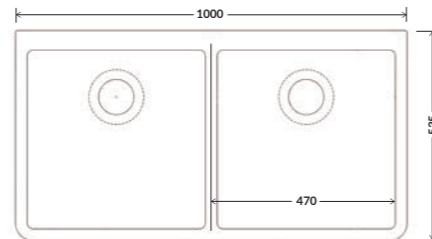

KITCHEN SINKS
SINGLE & DOUBLE BOWLS

KITCHEN SINKS
FLUTED FAMILY

SAMLESBURY

Dimensions:
795x460x254mm

LOSTOCK

Dimensions:
795x465x220mm

PENDLETON

Dimensions:
800x500x220mm

BARLEY

Dimensions:
595x460x220mm

FLUTED LOSTOCK

Dimensions:
795x465x220mm

WARTON

Dimensions:
895x465x235mm

The full product details and dimensions of our handcrafted sinks are available to view on our website www.whitebirksink.co

The full product details and dimensions of our handcrafted sinks are available to view on our website www.whitebirksink.co

KITCHEN SINKS DOUBLE BOWLS

RIBBLETON

Dimensions:
895x465x229mm

TRAWDEN

Dimensions:
1000x535x220mm

STONYHURST

Dimensions:
1000x535x220mm

The full product details and dimensions of our handcrafted sinks are available to view on our website www.whitebirksink.co

PENDLETON - DOUBLE

THE
COLOUR
• COLLECTION •